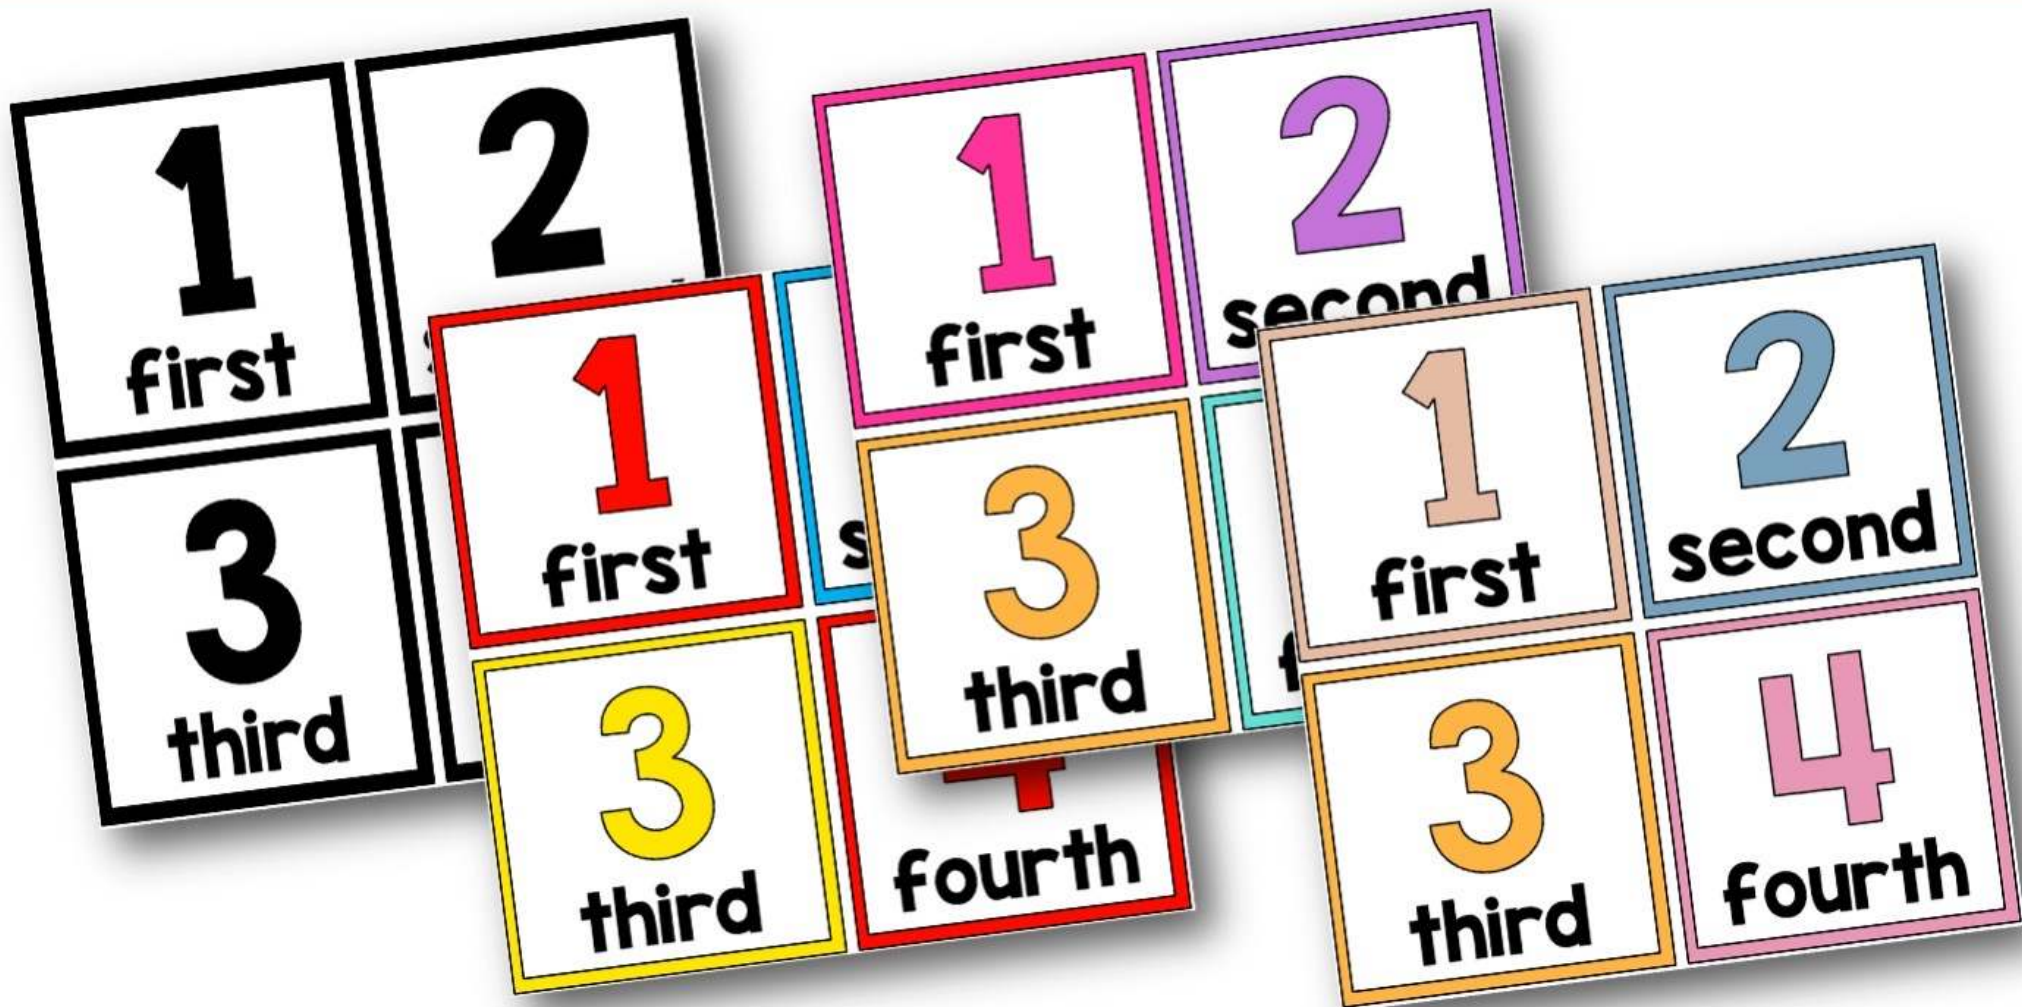

support your students with
PICTURE DIRECTION CARDS

Several
Color Options

English, UK English,
& Spanish Cards

Numbers &
Direction Cards

Support ESL
Students

The Best Classroom
Management Tool!

VISUAL DIRECTION CARDS

your students will know exactly what to do!

**BRIGHTS, PRIMARY COLORS, BOHO, and
BLACK & WHITE CARDS**

what's included?

20 DIFFERENT DIRECTION CARDS

INCLUDED FOR EVERY COLOR SCHEME

SAVE YOUR INK

and print on colored paper